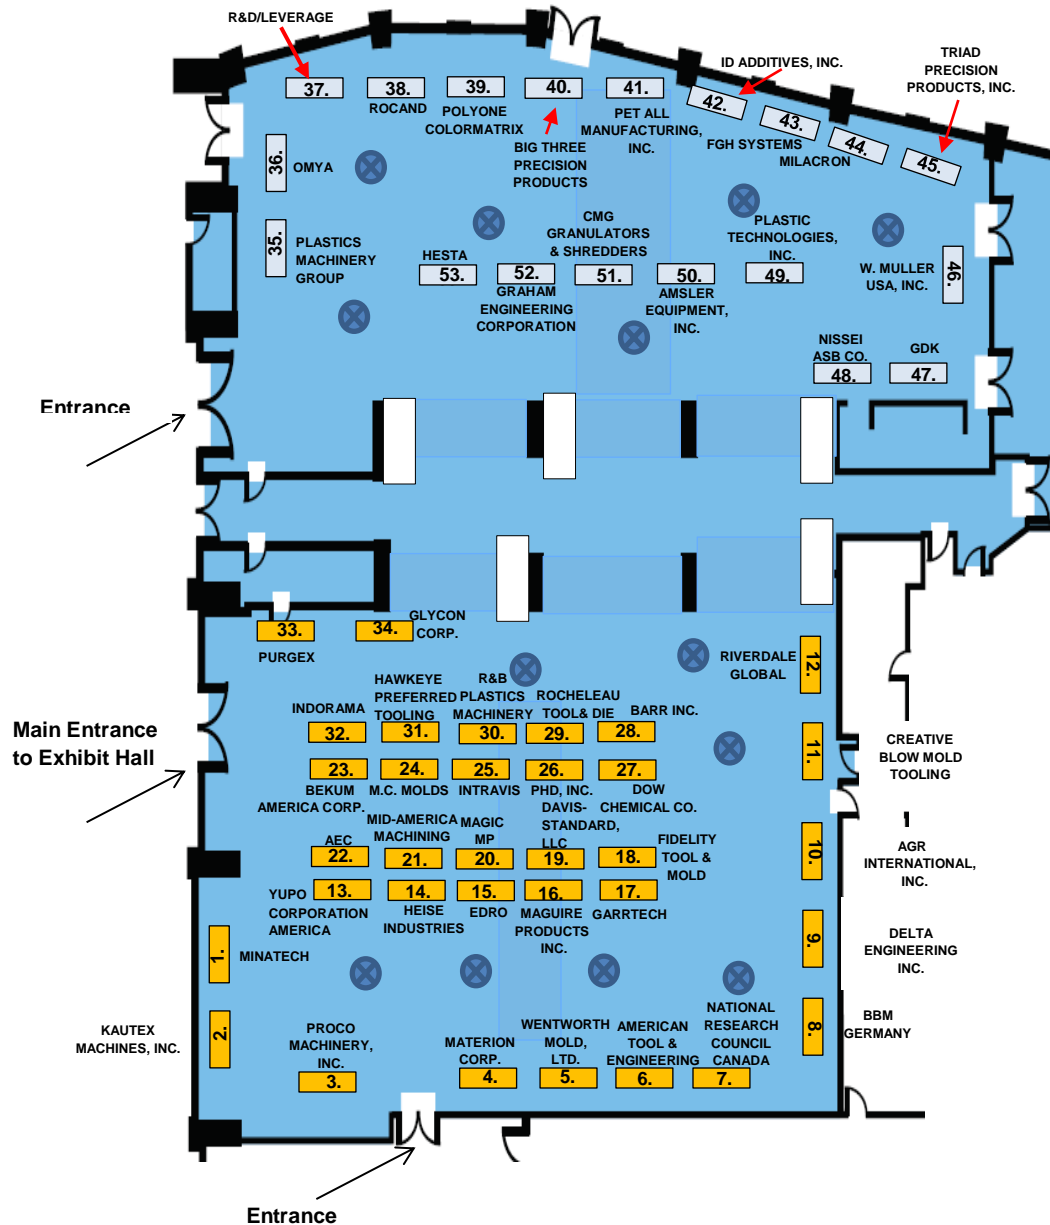

SOLD OUT!

34th Annual Blow Molding Conference and Exhibits
October 8-10, 2018 | Sheraton Pittsburgh Hotel at Station Square

Exhibit Space includes:

- 1 - six foot table with table linen,
- 2 chairs, AC (at exhibitor's request) *Please note: only the main entrance doors will open into the exhibit area. All other entrances will be closed and unobstructed.*

Exhibit/Display Materials must not be shipped no more than two days in advance of event. Mailing label must clearly indicate:

Hold For Arrival: 2018 SPE Blow Molding Conference

Your name: _____

Company Name: _____

Exhibit # _____

Sheraton Station Square, 300 West Station Square Drive
Pittsburgh, PA 15219, Tel: 412.803.3871

	Diamond Level - Available
	Sold - Diamond Level
	Platinum Level - Available
	Sold - Platinum Sponsors
	Food and Beverages
	High-Top Cocktail Tables